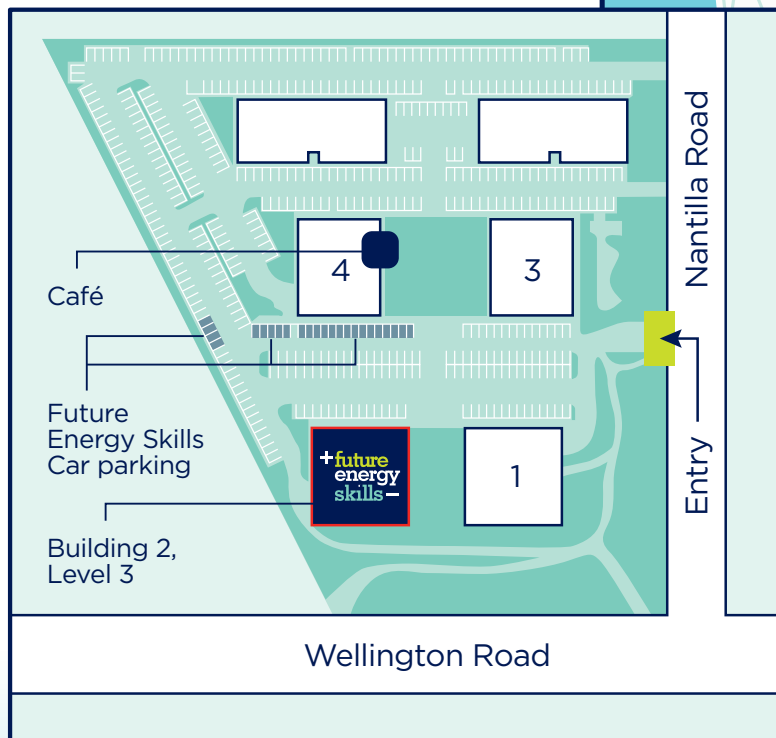

# Where to find us...

- New LEA assessment and training centre
- Easy access via major arterials
- Ample car parking on-site
- Industry guided facility
- Café on site

Building 2, Level 3  
195 Wellington Road, Clayton  
T 03 9654 1299